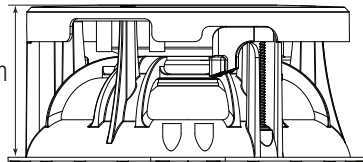

MA MONITOR AUDIO

CWT180

cut out template

Diameter: 213mm (8 3/8")

99.4mm
(3 15/16")

MA MONITOR AUDIO

MA MONITOR AUDIO

MA MONITOR AUDIO