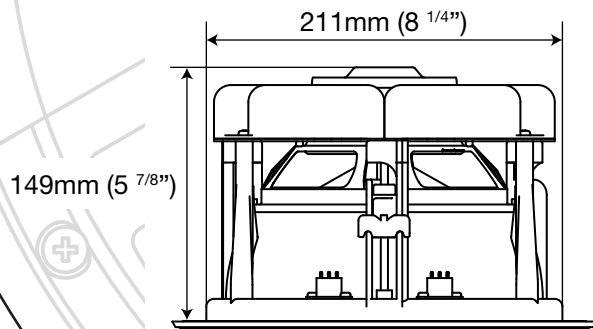

MONITOR AUDIO[®]
monitoraudio.com

CUSTOM INSTALLATION SERIES

Tri-Grip x 3
= 5Kgf/cm; 4.34 lbf/inch; 0.5 NM

CT265-IDC, CT265-FX

CT165, CT165-T2, CT265