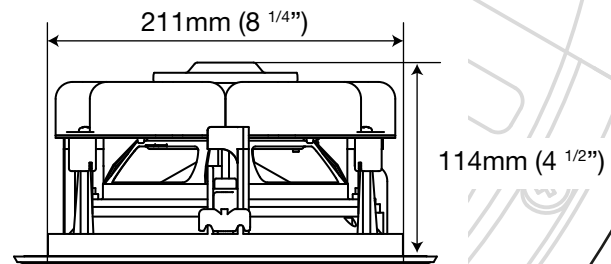

MONITOR AUDIO[®]
monitoraudio.com

CUSTOM INSTALLATION SERIES

Tri-Grip x 3
= 5Kgf/cm; 4.34 lbf/inch; 0.5 NM

CT265-IDC, CT265-FX

CT165, CT165-T2, CT265